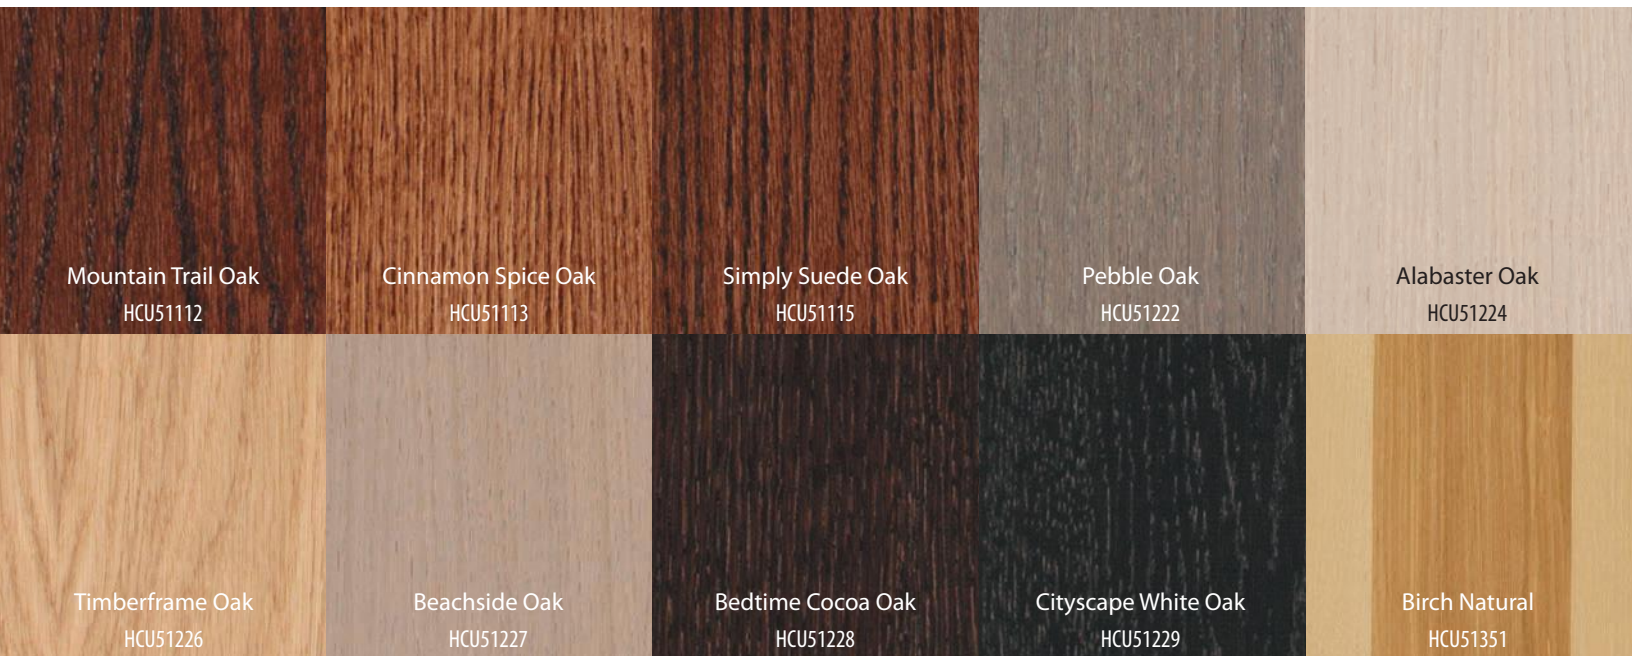

TORLYS Peace Of Mind Rating

EVEREST PREMIER HARDWOOD

TORLYS PEACE OF MIND ASSURANCE WARRANTY

TORLYS Everest Premier Hardwood has a 25-Year Wear Warranty and a Lifetime Structural and Joint Integrity Warranty for residential use. A 5-Year Limited Wear, Structural and Joint Integrity Warranty applies to light commercial applications. See <http://builder.torlys.com> for details.

Mountain Trail Oak
HCU51112

Cinnamon Spice Oak
HCU51113

Simply Suede Oak
HCU51115

Pebble Oak
HCU51222

Alabaster Oak
HCU51224

Timberframe Oak
HCU51226

Beachside Oak
HCU51227

Bedtime Cocoa Oak
HCU51228

Cityscape White Oak
HCU51229

Birch Natural
HCU51351

LEED®

TORLYS Smart Floors can assist in acquiring LEED® certification for most building projects. Please visit <http://builder.torlys.com/leed>.

TORLYS is a member of the Canada Green Building Council whose mission is to lead and accelerate the transformation to high-performing, healthy green buildings, homes and communities throughout Canada.

WHY SMART HARDWOOD?

Superior performance is built in to every TORLYS Smart Floor:

- Multiple layers of wear-resistant, eco-friendly, water-based urethane finish that is warranted for up to 25 years.
- Patented Uniclic® Joint resists ugly gapping when 30-60% humidity is maintained. No other joint outperforms TORLYS Uniclic® Joint.
- Move It and Re-use It—every TORLYS floor can be disassembled and re-used in another room or home.

STARTS BEAUTIFUL, STAYS BEAUTIFUL

Everest Premier Hardwood is a stunning floor created with minimal environmental impact. TORLYS Smart Hardwood is easy to install and maintain, and designed for long-lasting beauty.

SMARTER USE OF NATURAL RESOURCES

"We reduce the amount of resources needed to make our products. We re-use cork, leather and wood in our floors. We even encourage customers to re-use or re-purpose their TORLYS floors. At TORLYS, we're inspired by nature in our journey to create a smaller footprint. We urge you to rethink the way you look at flooring too."

~ Peter Barretto, CEO and President

SMART UNICLIC® JOINT TECHNOLOGY

TORLYS Smart Uniclic® Joint Technology has the strongest-possible joint in flooring today. Constant lower lip pressure creates the tightest joint and is tested to withstand extraordinary joint stress—more than 1,000 lbs of pressure per linear yard is needed to pull apart two TORLYS planks. The joint is also milled to 1/1000 of an inch for the most exacting fit.

HEALTHY HOME

All TORLYS Smart Floors and underlays are CARB (California Air Resources Board) compliant and meet the Healthy Home requirements set by the European (E1) and California (Section 01350) indoor air quality standards – the most stringent in the world.

TORLYS BULLDOG™ EASY PLANK REPLACER

TORLYS Bulldog™ Easy Plank Replacer allows you to replace a damaged plank, not your entire floor. No glue. No nails. No staining. You can fix major mishaps quickly and easily, and renew your floor without sanding or refinishing.

HABITAT FOR HUMANITY

A long-time sponsor of Habitat for Humanity, TORLYS supports the rebuilding of strong, viable communities through the donation of flooring. You can help as well. Every TORLYS floor can be disassembled and re-used in another room or home. You can even donate it to a local Habitat for Humanity® ReStore.

<http://builder.torlys.com>