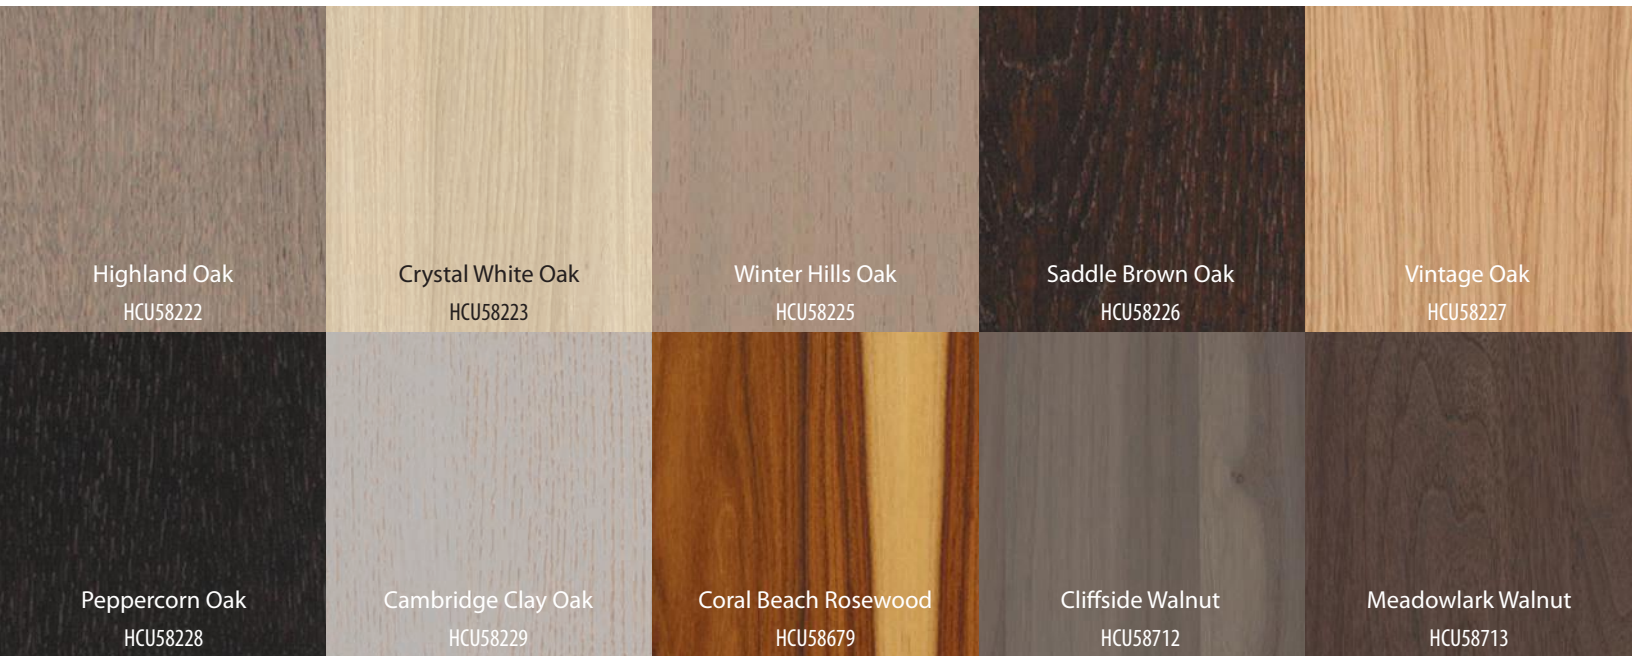

TORLYS Peace Of Mind Rating

TORLYS **EVEREST DESIGNER** HARDWOOD breathtaking. haute-decor.

Extra long, wide planks enhance the smooth and sophisticated appeal of the Everest Designer Collection. Venture into a world of breathtaking floors in species such as Rosewood, Walnut and Oak.

TORLYS
smart floors

Starts Beautiful, Stays Beautiful

Cambridge Clay Oak
HCU58229

TORLYS Peace Of Mind Rating

EVEREST DESIGNER HARDWOOD

Welcome to our statement collection. Create drama, suspense and contrast in your space with forward-looking colours and desirable species. Everest Designer is backed with CorkPlus™ attached cork underlay, a fully renewable natural wood resource that provides added warmth, acoustic insulation and pure comfort. Microban® antimicrobial protection is integrated into the cork backing.

EVEREST DESIGNER

Widest and longest planks in the Everest Collection

Plank: 5/8" (thickness) x 6-1/4" (width) x 70-7/8" (length)
15mm (thickness) x 160mm (width) x 1800mm (length)

The Look

From dramatic, contrasting grains to soft, muted colours. Subtle finishes enhance natural beauty. Extra wide and long planks.

The Feel

Smooth and textured finishes

The Details

4 sided bevel
CorkPlus™ attached cork underlay with Microban® antimicrobial protection

<http://builder.torlys.com>

<http://builder.torlys.com>

EVEREST DESIGNER HARDWOOD